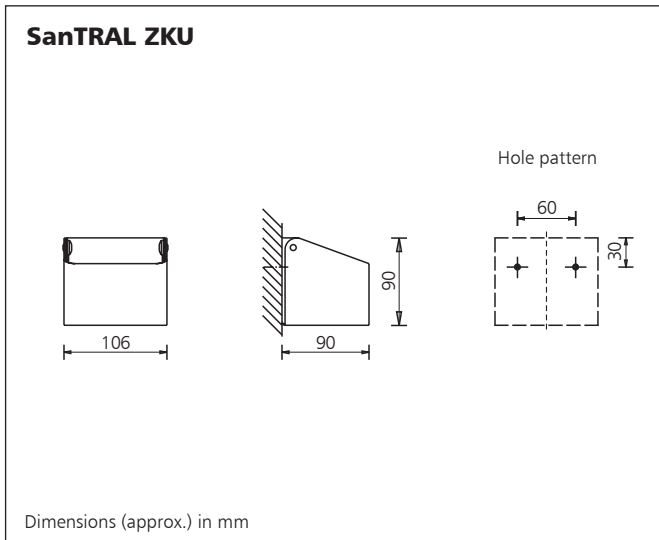

SanTRAL® ZKU • UHU E

ashtray
universal hook

Ophardt Hygiene-Technik GmbH + Co. KG
Lindenau 27 • D-47661 Issum
Tel.: +49 2835 18-0 • Fax: +49 2835 18-77
E-Mail: info@ophardt.com • www.ophardt.com

Technical Data ZKU

Casing: Stainless steel, brushed and ground or powder coated (white RAL 9010)
Back wall: Stainless steel, brushed and ground
Wall mounting: with 2 plugs and screws

Technical Data UHU E

Universal hook: Stainless steel, brushed and ground
Wall mounting: with one plug and one screw

Description for tender

..... pcs. **SanTRAL ZKU P** **Art-No. 1389700**
ashtray, heavy construction, stainless steel, powder coated (white RAL 9010), folds open for emptying
Dimensions W 106 x H 90 x D 90 mm

..... pcs. **SanTRAL ZKU E** **Art-No. 1336200**
ashtray, heavy construction, stainless steel, brushed and ground, folds open for emptying
Dimensions W 106 x H 90 x D 90 mm

..... pcs. **SanTRAL UHU E** **Art-No. 1411590**
universal hook, solid cylinder, stainless steel, brushed and ground,
Dimensions (Ø x L) 16 x 50 mm

Product: **SanTRAL®**
Manufacturer: OPHARDT HYGIENE-TECHNIK GmbH + Co. KG