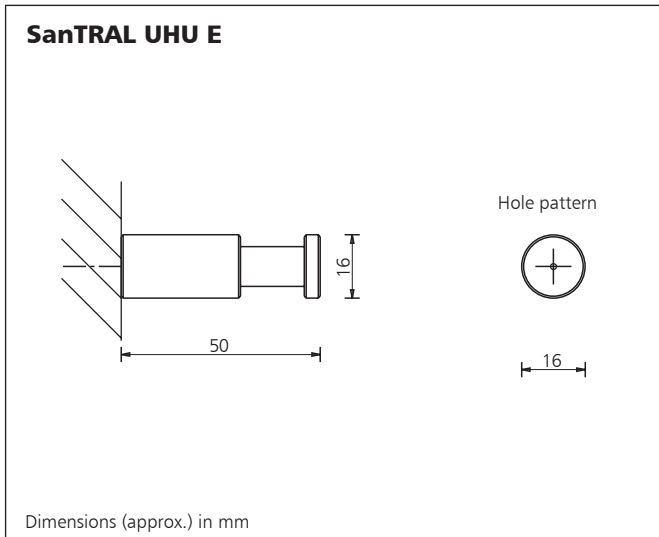

SanTRAL® ZKU • UHU E

ashtray
universal hook

Ophardt Hygiene-Technik GmbH + Co. KG
Lindenau 27 • D-47661 Issum
Tel.: +49 2835 18-0 • Fax: +49 2835 18-77
E-Mail: info@ophardt.com • www.ophardt.com

Technical Data ZKU

Casing: Stainless steel, brushed and ground or powder coated (white RAL 9010)
Back wall: Stainless steel, brushed and ground
Wall mounting: with 2 plugs and screws

Technical Data UHU E

Universal hook: Stainless steel, brushed and ground
Wall mounting: with one plug and one screw

Description for tender

..... pcs. **SanTRAL ZKU P** **Art-No. 1389700**
ashtray, heavy construction, stainless steel, powder coated (white RAL 9010), folds open for emptying
Dimensions W 106 x H 90 x D 90 mm

..... pcs. **SanTRAL ZKU E** **Art-No. 1336200**
ashtray, heavy construction, stainless steel, brushed and ground, folds open for emptying
Dimensions W 106 x H 90 x D 90 mm

..... pcs. **SanTRAL UHU E** **Art-No. 1411590**
universal hook, solid cylinder, stainless steel, brushed and ground,
Dimensions (Ø x L) 16 x 50 mm

Product: **SanTRAL®**
Manufacturer: OPHARDT HYGIENE-TECHNIK GmbH + Co. KG